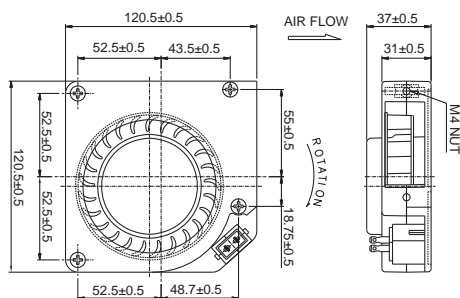

120x120x31 mm

20~22 CFM

Specifications

| Model | P/N | Bearing | Rating Voltage | Freq. | Power Current | Power Consumption | Speed | Air Flow | Static Pressure | Noise | Weight |
|------------|-----|------------------------------|----------------|-------|---------------|-------------------|-----------|----------|-------------------------|---------|--------|
| | | ● VAPO ○ BALL ⊙ Sleeve | (VAC) | (Hz) | (AMP) | (WATTS) | (RPM) | (CFM) | (Inch-H ₂ O) | (dB(A)) | (g) |
| AB1123-HST | GN | ⊙ | 115 | 50/60 | 0.25/0.21 | 20/18 | 2600/2900 | 20/22 | 0.32/0.46 | 48/50 | 678 |
| AB1123-HSL | GN | ⊙ | 115 | 50/60 | 0.25/0.21 | 20/18 | 2600/2900 | 20/22 | 0.32/0.46 | 48/50 | 678 |
| AB1123-HBT | GN | ○ | 115 | 50/60 | 0.25/0.21 | 20/18 | 2600/2900 | 20/22 | 0.32/0.46 | 48/50 | 678 |
| AB1123-HBL | GN | ○ | 115 | 50/60 | 0.25/0.21 | 20/18 | 2600/2900 | 20/22 | 0.32/0.46 | 48/50 | 678 |
| AB2123-HST | GN | ⊙ | 220-240 | 50/60 | 0.14/0.11 | 20/18 | 2600/2900 | 20/22 | 0.32/0.46 | 48/50 | 678 |
| AB2123-HSL | GN | ⊙ | 220-240 | 50/60 | 0.14/0.11 | 20/18 | 2600/2900 | 20/22 | 0.32/0.46 | 48/50 | 678 |
| AB2123-HBT | GN | ○ | 220-240 | 50/60 | 0.14/0.11 | 20/18 | 2600/2900 | 20/22 | 0.32/0.46 | 48/50 | 678 |
| AB2123-HBL | GN | ○ | 220-240 | 50/60 | 0.14/0.11 | 20/18 | 2600/2900 | 20/22 | 0.32/0.46 | 48/50 | 678 |

Frame : Aluminum alloy

Safety : UL-CUL/TUV/CE/CCC/BSMI

Air Flow-Static Pressure Characteristics

External dimensions(mm)

*All model could be customized. Please contact with Sunon Sales.

*Specifications are subject to change without notice. Please Visit SUNON website at <http://www.sunon.com> for update information.