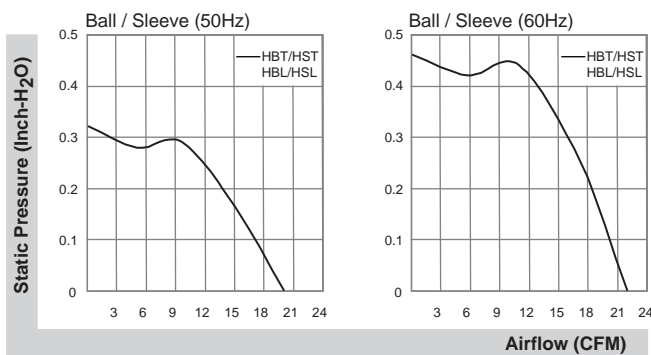

120x120x31 mm

20~22 CFM

Specifications

| Model | P/N | Bearing | Rating Voltage | Freq. | Power Current | Power Consumption | Speed | Air Flow | Static Pressure | Noise | Weight |
|------------|-----|------------------------------|----------------|-------|---------------|-------------------|-----------|----------|-------------------------|---------|--------|
| | | ● VAPO ○ BALL ⊙ Sleeve | (VAC) | (Hz) | (AMP) | (WATTS) | (RPM) | (CFM) | (Inch-H ₂ O) | (dB(A)) | (g) |
| AB1123-HST | GN | ⊙ | 115 | 50/60 | 0.25/0.21 | 20/18 | 2600/2900 | 20/22 | 0.32/0.46 | 48/50 | 678 |
| AB1123-HSL | GN | ⊙ | 115 | 50/60 | 0.25/0.21 | 20/18 | 2600/2900 | 20/22 | 0.32/0.46 | 48/50 | 678 |
| AB1123-HBT | GN | ○ | 115 | 50/60 | 0.25/0.21 | 20/18 | 2600/2900 | 20/22 | 0.32/0.46 | 48/50 | 678 |
| AB1123-HBL | GN | ○ | 115 | 50/60 | 0.25/0.21 | 20/18 | 2600/2900 | 20/22 | 0.32/0.46 | 48/50 | 678 |
| AB2123-HST | GN | ⊙ | 220-240 | 50/60 | 0.14/0.11 | 20/18 | 2600/2900 | 20/22 | 0.32/0.46 | 48/50 | 678 |
| AB2123-HSL | GN | ⊙ | 220-240 | 50/60 | 0.14/0.11 | 20/18 | 2600/2900 | 20/22 | 0.32/0.46 | 48/50 | 678 |
| AB2123-HBT | GN | ○ | 220-240 | 50/60 | 0.14/0.11 | 20/18 | 2600/2900 | 20/22 | 0.32/0.46 | 48/50 | 678 |
| AB2123-HBL | GN | ○ | 220-240 | 50/60 | 0.14/0.11 | 20/18 | 2600/2900 | 20/22 | 0.32/0.46 | 48/50 | 678 |

Frame : Aluminum alloy

Safety : UL-CUL/TUV/CE/CCC/BSMI

Air Flow-Static Pressure Characteristics

External dimensions(mm)

*All model could be customized. Please contact with Sunon Sales.

*Specifications are subject to change without notice. Please Visit SUNON website at <http://www.sunon.com> for update information.