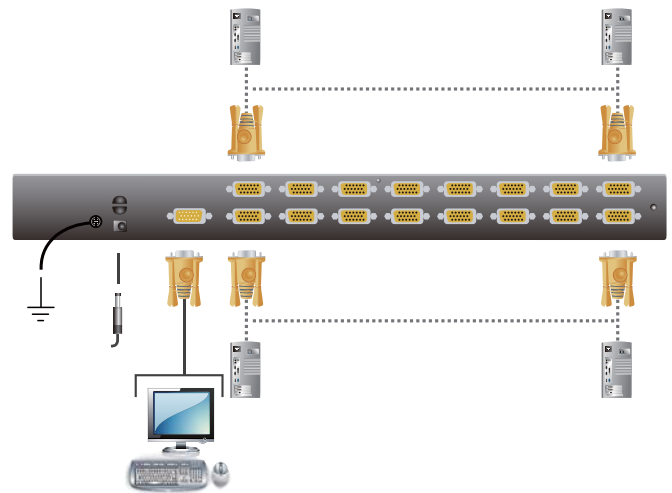

CS1308/CS1316

8/16-Port PS/2 – USB KVM Switch

- The CS1308 / CS1316 KVM switch allows access and control up to 64 or 256 computers from a single console (keyboard, mouse, and monitor). As many as 16 additional switches can be cascaded bringing the total number of connected computers to 64 or 256 computers that can be controlled from a single keyboard-monitor-mouse console. The switch supports both USB and PS/2 connections for the console and computers.

Features

- One USB-PS/2 console controls 8/16 computers
- Cascade up to 2 levels – control up to 64 or 256 computers
- Dual Interface – supports computers with PS/2 or USB keyboards and mice
- Multiplatform support – Windows, Linux, Mac, and Sun
- Video DynaSync™ - Exclusive ATEN technology eliminates boot-up display problems and optimizes resolution when switching between ports
- Supports USB keyboards for PC, Mac and Sun
- Auto PS/2 and USB interface detection
- USB or PS/2 keyboard and mouse emulation – computers boot even when the console focus is elsewhere
- Superior video quality – up to 2048 x 1536; DDC2B
- Computer selection via front panel pushbuttons, hotkeys and multilingual on-screen display (OSD) menu
- Two level password security - only authorized users view and control computers; up to four users and an administrator with a separate profile for each
- Auto Scan feature for monitoring user-selected computers
- Hot pluggable – add or remove computers without having to power down the switch
- Buzzer on/off via hotkey and OSD
- Firmware upgradeable
- No software installation required
- Designed for desktop or rack mount (19" system rack, 1U)